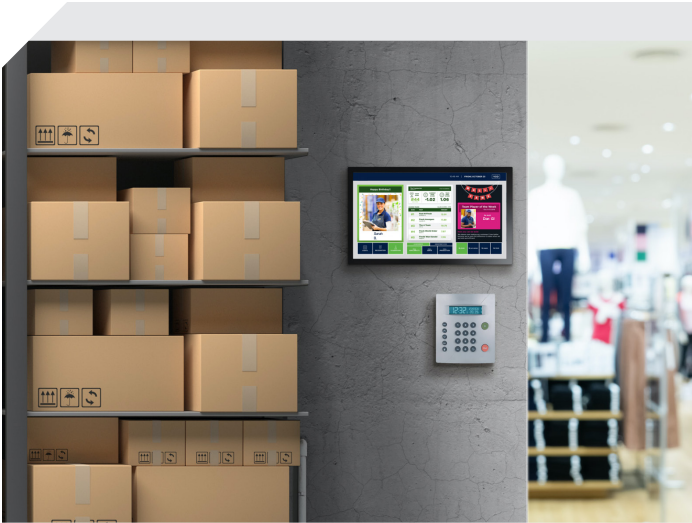

With its integrated touch functionality, the QB13R-T provides a user-friendly experience. Its 10-point multitouch and fast response times power an intuitive digital signage display that allows for customer and employee-driven action. The QB13R-T is optimized for any interaction opportunities, such as endcap/ endless aisles, in-aisle promotions, countertop and POS areas, restaurants, hotels, health clubs, and medical offices. Virtually any business that wants to offer a personalized service while also acquiring customer data.

The screen arrives as a ready-to-install complete digital signage appliance. Using a simple setup guide, the customer connects the screen to the network (via wifi or CAT5/6) and to the Hughes MediaSignage server. Once connected, the screen pulls the necessary content and information to assume the designated playback role. Players can be moved from location to location, updating to the proper information every time.

### Solution Highlights

- 13" 1080p, non-glare display delivering clear content
- Compact and slim design enabling screens to be placed virtually anywhere
- Integrated Hughes MediaSignage software running on Samsung Tizen OS
- Complete, 10-touch capability with integrated touchscreen
- Built-in Wi-Fi allowing for complete device management and control
- Onboard storage capable of storing 20+ hours of video
- Expandable storage available

The screen can run all of these Hughes solutions—and much more:

- Digital promotion boards
- Digital menu boards
- Digital associate
- Lobby/waiting area TV
- Meeting room/conference room signage
- Pop-up displays in grocery, retail, and convenience stores